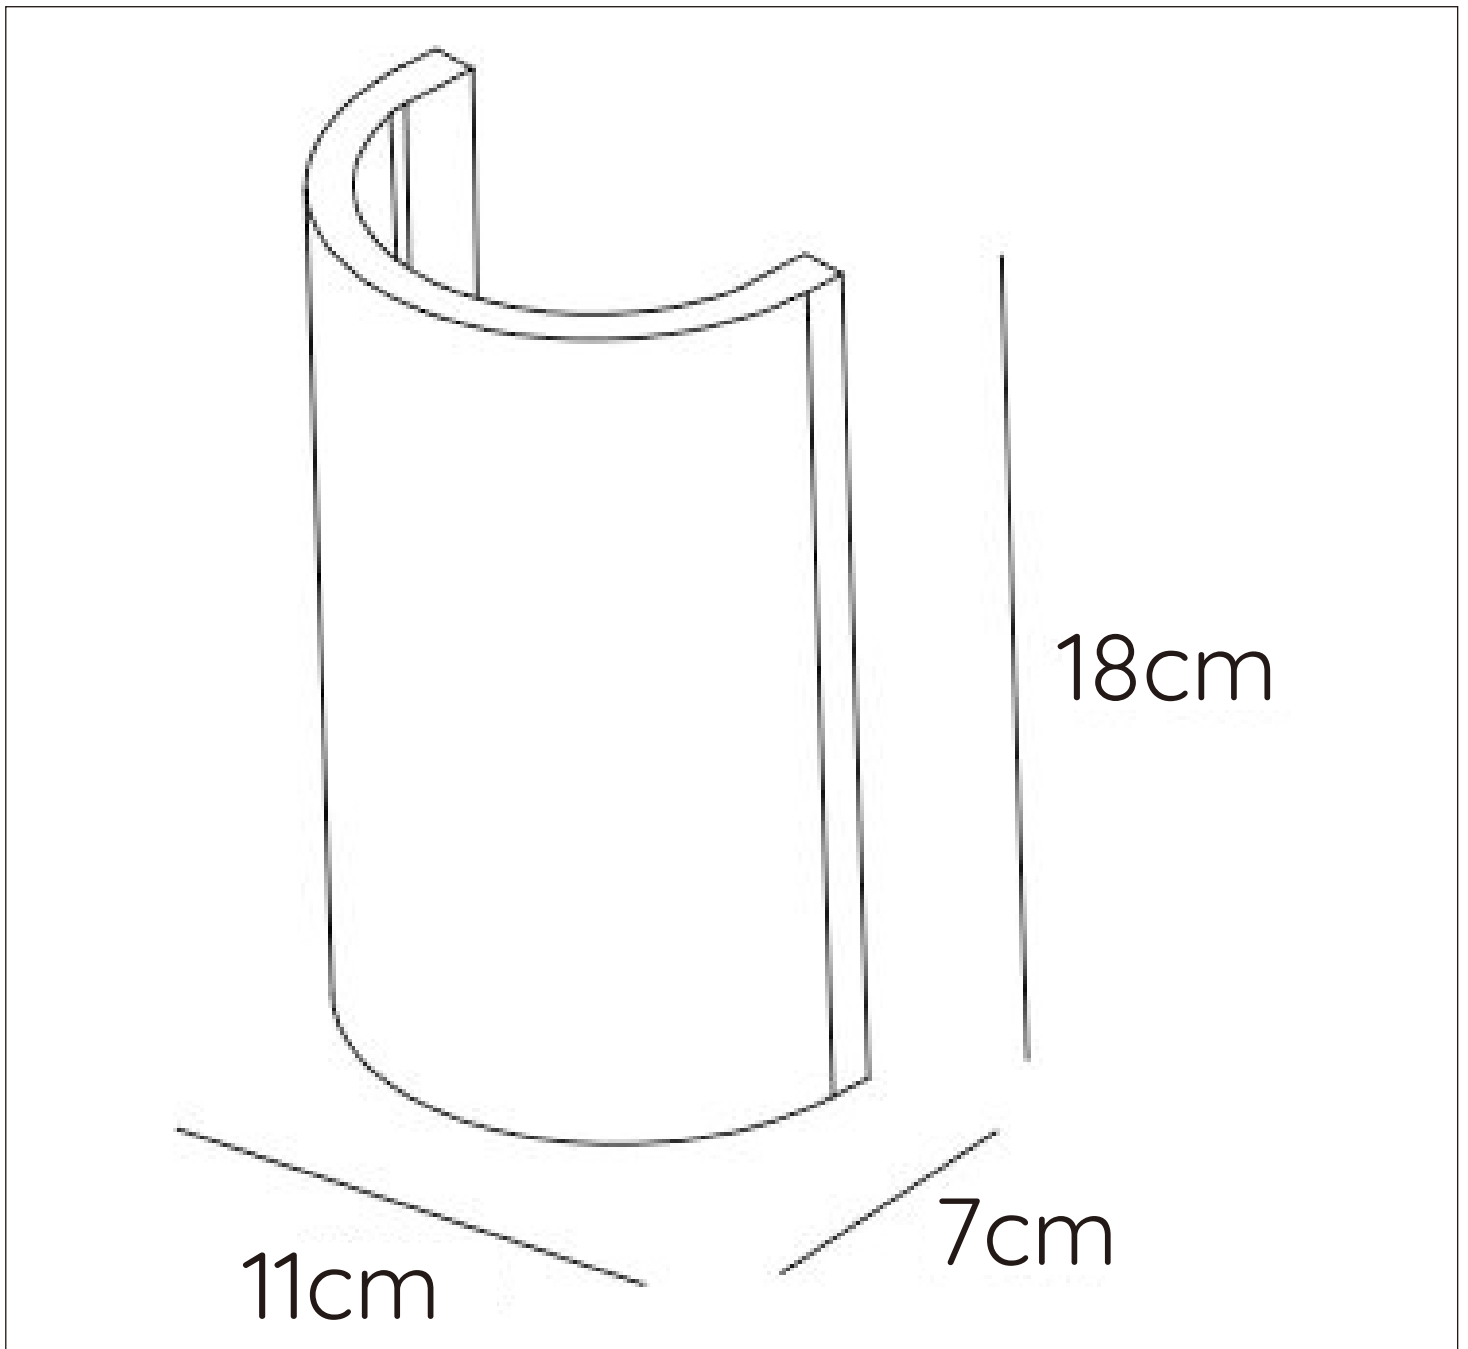

GIPSY

Item number : 35200/18/31

EAN code : 5411212351494